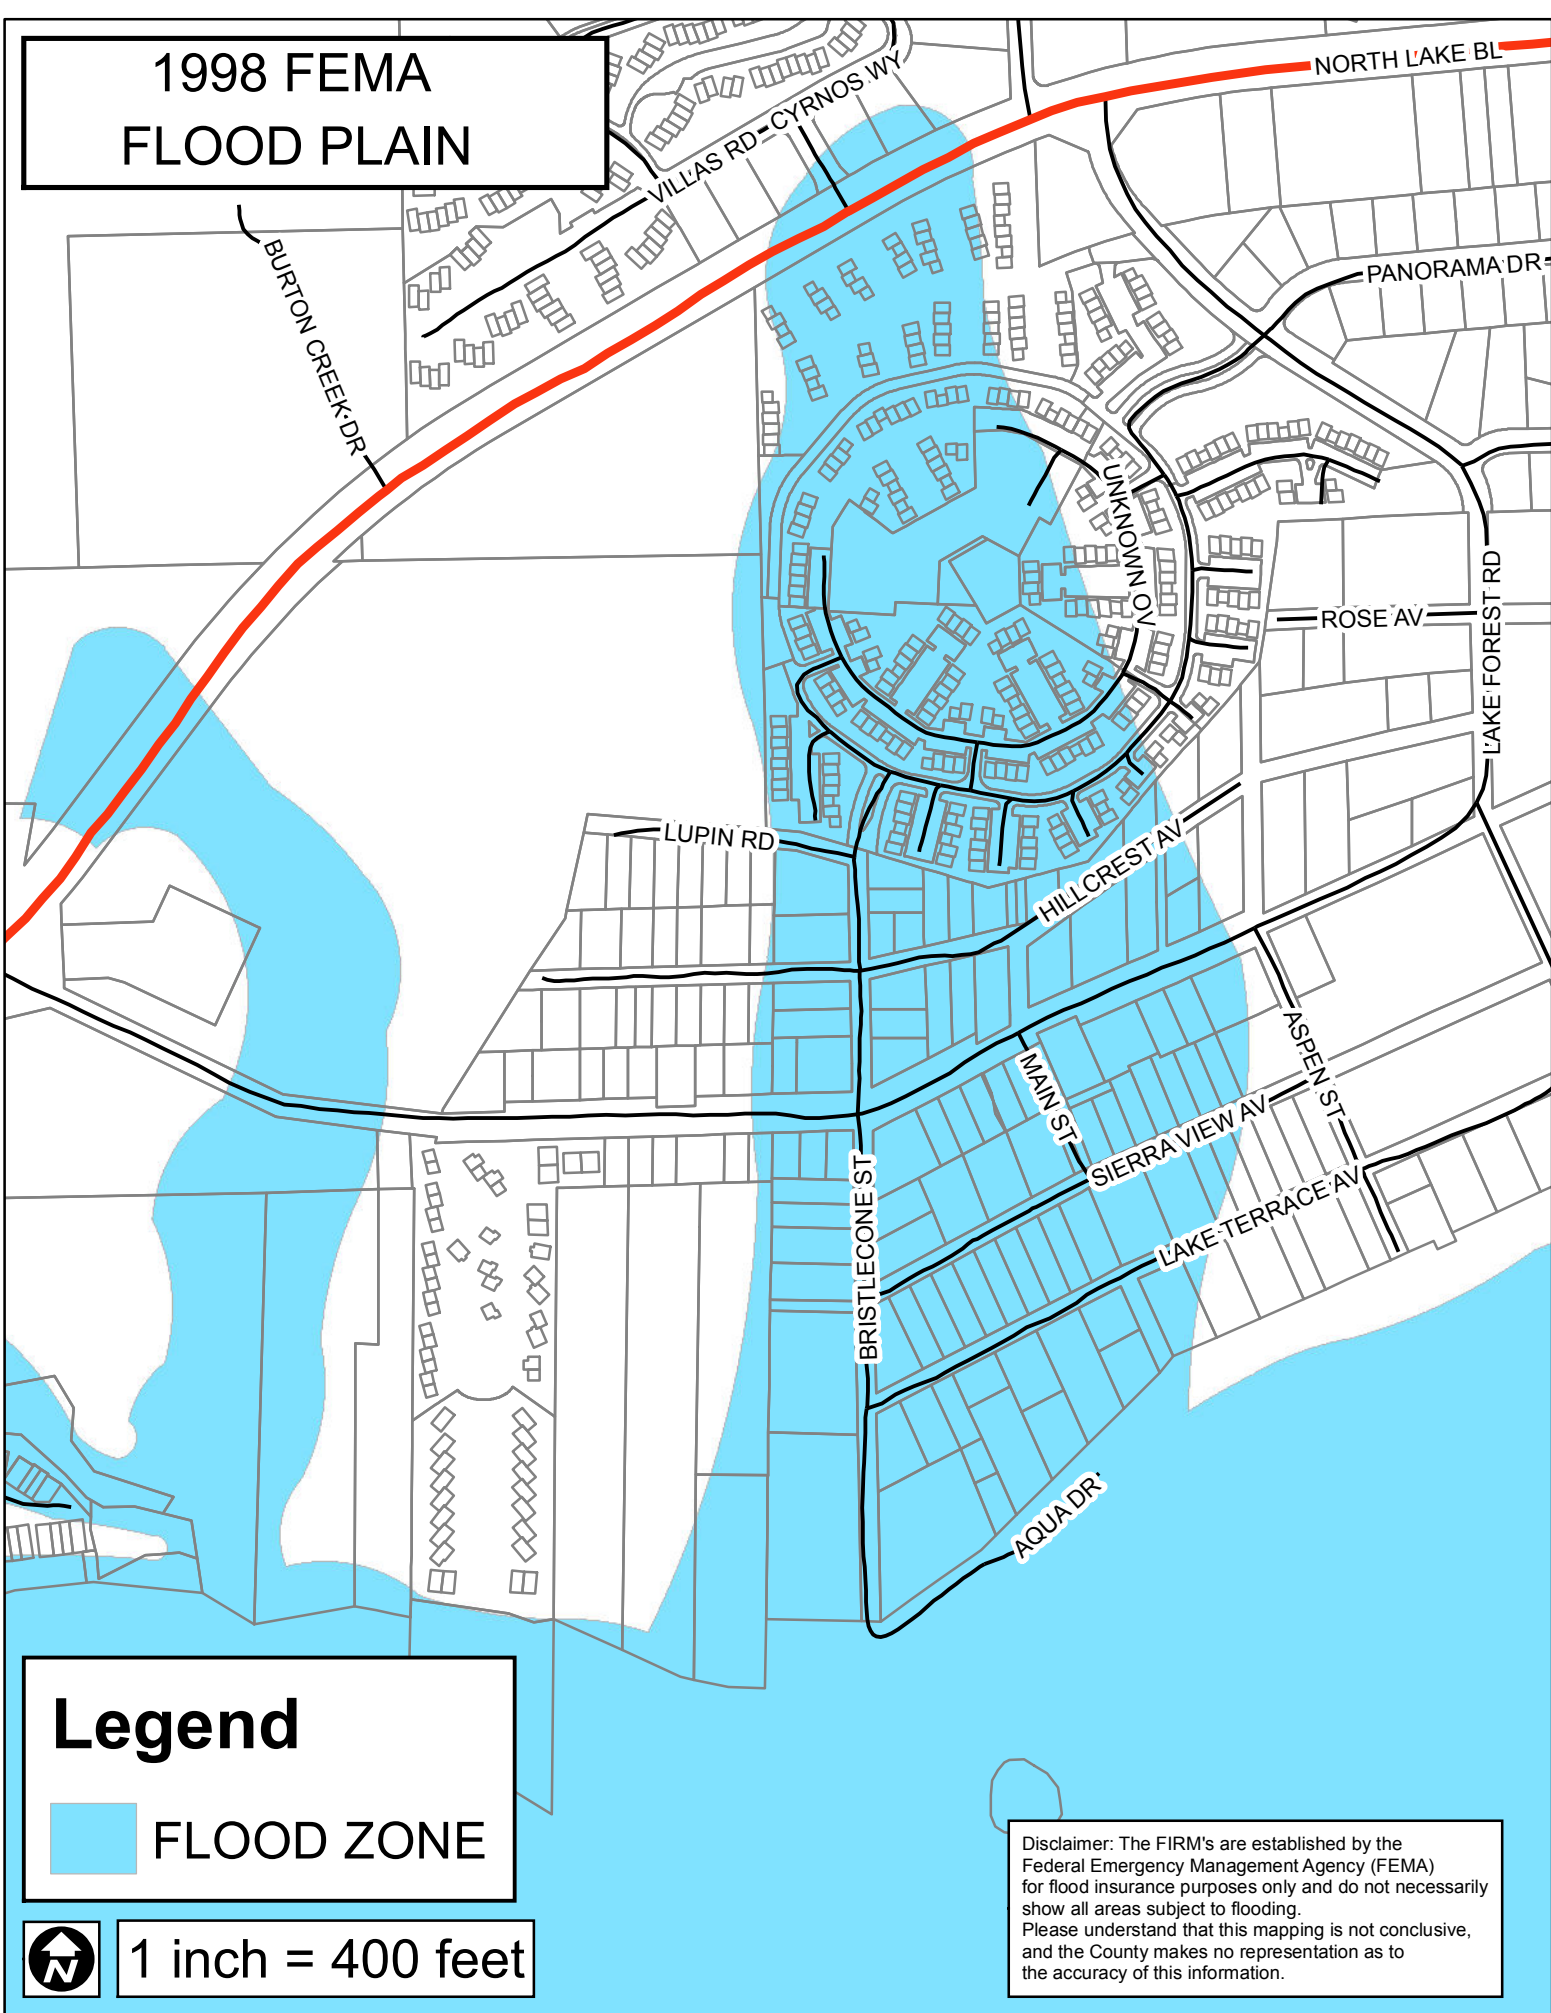

1998 FEMA FLOOD PLAIN

Legend

 FLOOD ZONE

1 inch = 400 feet

Disclaimer: The FIRM's are established by the Federal Emergency Management Agency (FEMA) for flood insurance purposes only and do not necessarily show all areas subject to flooding. Please understand that this mapping is not conclusive, and the County makes no representation as to the accuracy of this information.